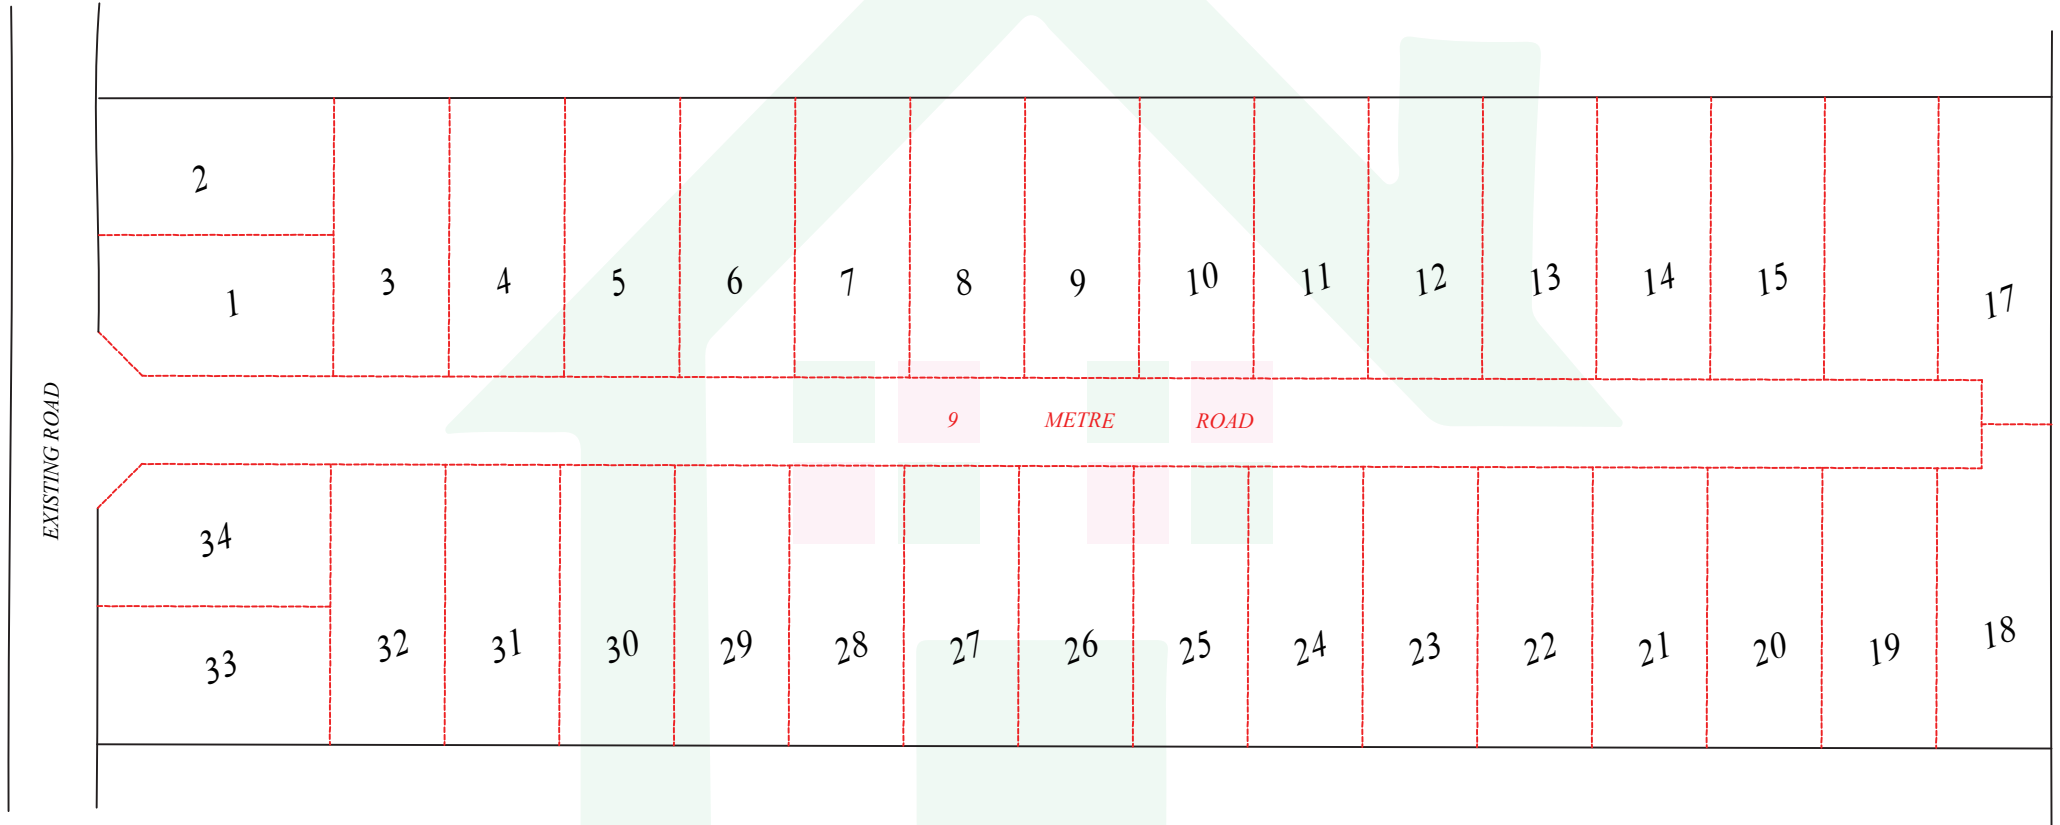

TOPCARE LANDS PLOT SKETCH

Your Trusted Home For Investment

www.topcarelands.co.ke

TOPCARE LANDS
INVESTMENT LIMITED

Your trusted home for investment

JUJA

PHASE 61 PLOTS

PRICE: **Kshs. 740,000**